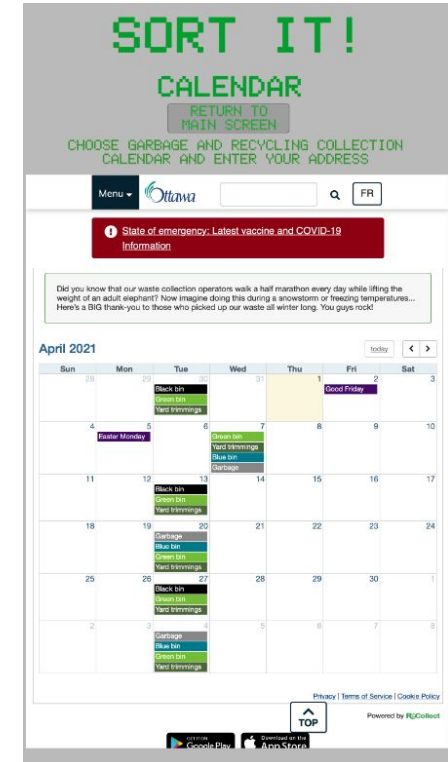

Benchmarking

Competitors					Competitors Analysis					
Specifications	Region of Waterloo Waste Whiz	Recycle Coach	Ottawa Collection Calendar	Sort It	Specifications	Importance	Region of Waterloo Waste Whiz	Recycle Coach	Ottawa Collection Calendar	Sort It
Developer	Region of Waterloo	Municipal Media Inc	City of Ottawa	Sort It by Group 4	Size	1	1	3	2	2
Size	69.2MB	40.7MB	69MB	40-50MB	Platform	4	3	3	3	3
Platform	IOS and Android	IOS and Android	IOS and Android	IOS and Android*	Game?	5	3	1	1	5
Game?	Small Sorting game	No	No	Sorting Game	Sorts Material	5	4	4	1	4
Sorts Material	Yes	Yes	No	Yes	Explains Bin Colours	3	3	3	3	3
Explains Bin Colours	Yes	Yes	Yes	Yes	AR	5	1	1	1	3
AR	No	No	No	Yes	In Game Rewards	4	1	1	1	4
In Game Rewards	No	No	No	Yes	Calendar with pickup dates	2	2	2	2	2
Calendar with pickup dates	Yes	Yes	Yes	Yes	Total	n/a	70	62	45	103

*Expected to be available on both in next stage of development

Functions

Scanning

- Can correctly identify household recyclable items.
- Identifies if the object goes into the black or blue bin.
- Incorporates AR.

Game

- Has a sorting game; where you have to drag the item into the correct bin.
- Has multiple levels.

So Why Sort It?

- App is very simple and has a small game that entices users to play
- Rewards create motivation for users
- App actually teaches about recycling
- App can function as a recycling day reminder
- Very simple