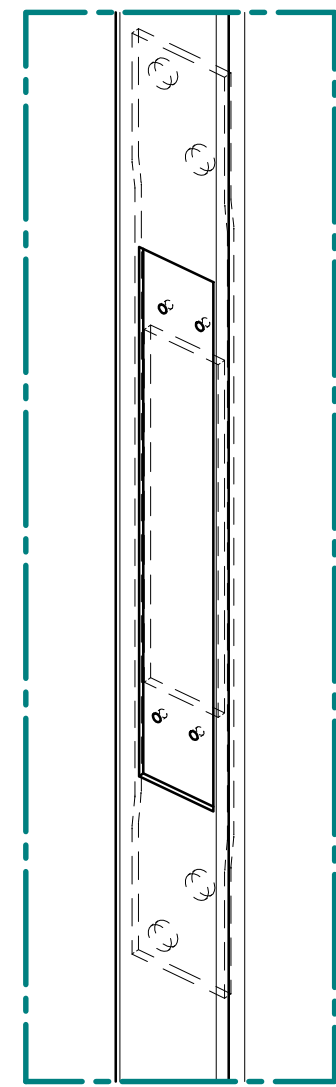

ITEM: Flush Bolt Reinf.
 MATERIAL: 12Ga. Steel or
 12Ga. Stainless
 (as req.)

NOT FOR WOOD DOORS

TYPICAL FLUSH BOLT PREP

TITLE : FLUSH BOLT - PREP

Ambico Standard Hardware Reinforcing - Door.dft

DATE: 1/9/2023	ORDER NO:
DRAWN BY: aashawabkeh	CUSTOMER NO:
REVISION: 4	SHEET OF