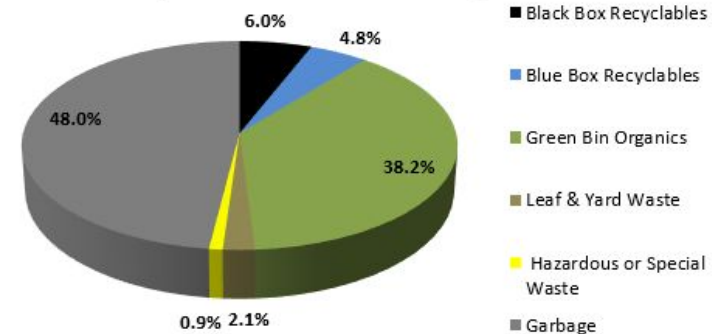

EcoTech

Claire Christensen, Yang Chen, Yufei Zhao, Tye Segal-Kawano, Isaiah Philip

Why Create EcoTech?

Many waste/unwanted items from households in the Ottawa region are ending up in landfills.

This created a need to find a better way to educate and help households in the area to become better at recycling properly.

Why is this important?

- 6% of materials found in the garbage belonged in the black bin
- 4.8% of materials found in the garbage belonged in the blue bin
- 38.2% of items found in the garbage were green bin organics
- 0.9% of the items found in the garbage were hazardous or special waste
- 48% of the garbage items belonged in the garbage

Composition of Waste Going to Landfill

Much of what is thrown out in the garbage can be recycled or composted.

Benchmarking

Design Specifications	Region of Waterloo, The Waste Whiz App	City of Ottawa Waste Management
Cost	Free	Free
System	IOS, Android	Website
Design Layout	Simple, easy to navigate	Simple, easy to navigate
Way of telling which type of waste it is	Allows you to search for different items and then tells what kind of garbage it is	Allows you to search for different items and then tells what kind of garbage it is
Gives locations of waste centres	Yes	Yes
Target Users	Households in the Waterloo region	Households in the Ottawa region
Encourages users to use it	Interactive game	None