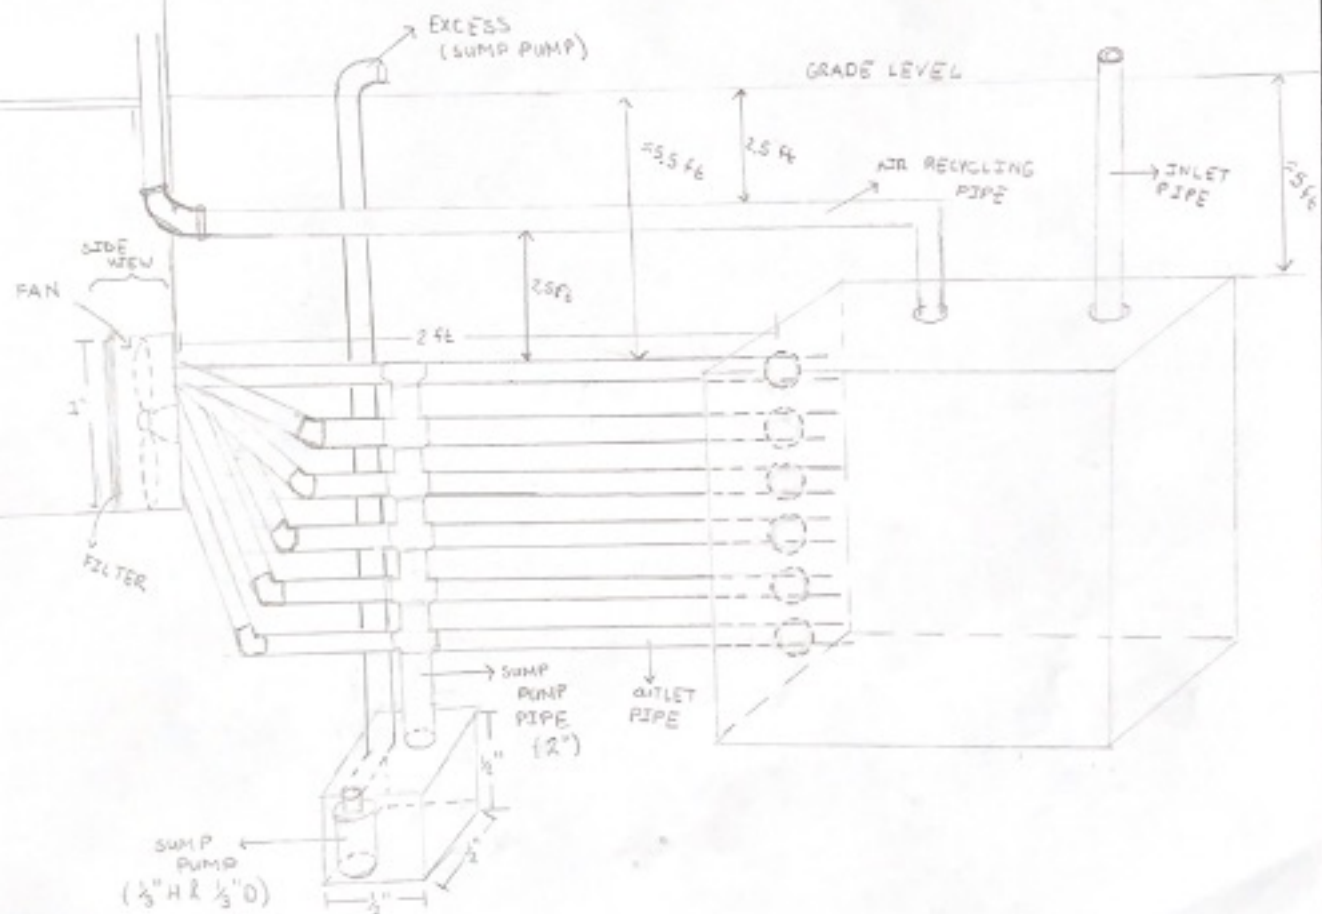

PIPE CONNECTION

CROSS FITTING PIPE

ELBOW PIPE CONNECTION

TEE PIPE CONNECTION

BOX / PIPES

PIPES INSIDE BOX 2D FRONT VIEW

FAN

FRONT VIEW

BOX / PIPES

PIPES INSIDE BOX
2D FRONT VIEW

FAN

FRONT VIEW

ABOVE GROUND LEVEL
INLET PIPE ENTRANCE

SHUTTER'S

FRONT VIEW

SIDE VIEW

1 PIPE DEMONSTRATION

FAN

FAN BOX

TOP VIEW OF BOX

INSIDE BOX VIEW

1 PIPE DEMONSTRATION